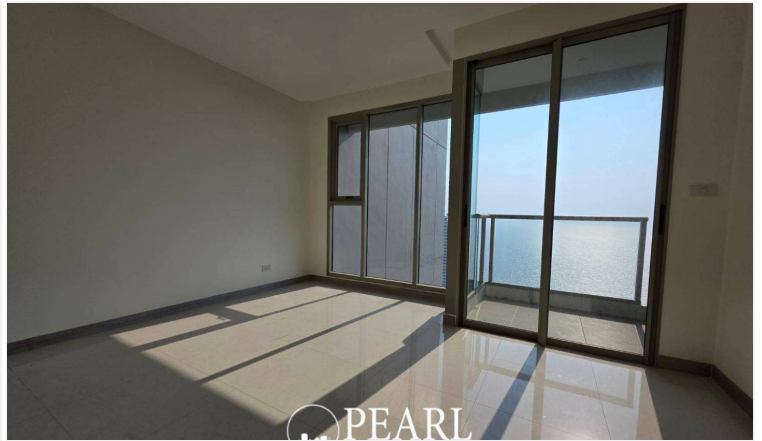

Property Description

The New Landmark of Jomtien A luxurious high-rise condominium designed to stand out on the skyline, offering breathtaking panoramic views of Jomtien Beach. Conveniently located on Jomtien Second Road, near Sukhumvit Road, providing easy access to all major destinations. Over 80% of the units feature direct sea views. World-Class Facilities The Riviera Jomtien offers an exceptional living experience with premium facilities, including a large swimming pool, jacuzzi, clubhouse, meeting room, games room, sauna, fitness center, and kid's club. The highlight features include Sky Fitness and an infinity-edge pool on the 42nd floor. Unit Details 1 Bedrooms, 1 Bathrooms 26.75 sq.m. Studio of living space 41th floor with a sea view Fully furnished European-style kitchen, dining area, and living space Sales Conditions Available under Foreign Quota ownership

Photo Gallery